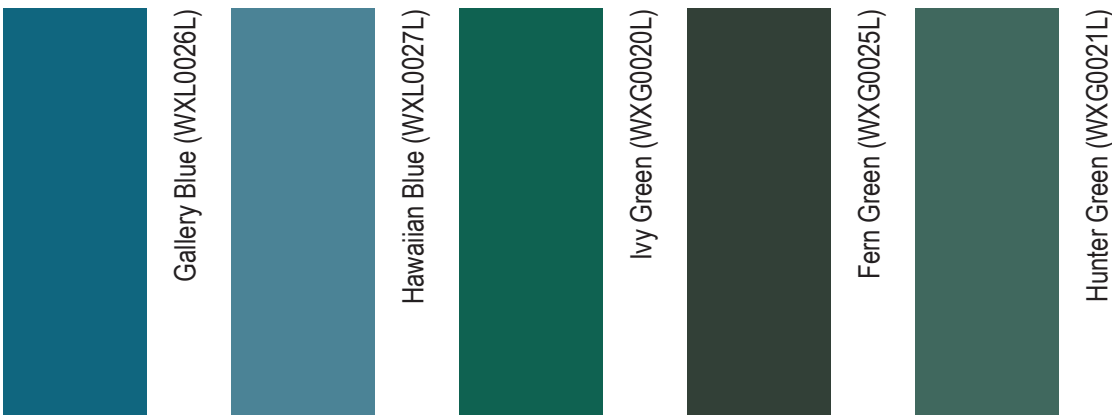

425 W. Lakeside Avenue, Suite 200, Cleveland, OH 44113

P: 216.456.0700

www.flackglobalmetals.com

All colors shown are within the limits of color chip reproduction.

Hunter Green (WXG0021L)

Light Stone (WXD0038L)

Pewter Gray (WXA0093L)

Brite Red (WXR0084)

Charcoal Gray (WXA0090L)

Dark Green (WXG0020L)

Burnished Slate (WXB1007L)

Burgundy (WXR0076L)

Gallery Blue (WXL0026L)

Cocoa Brown (WXB1009L)

Ash Gray (WXA0092L)

Black (WXA0107L)